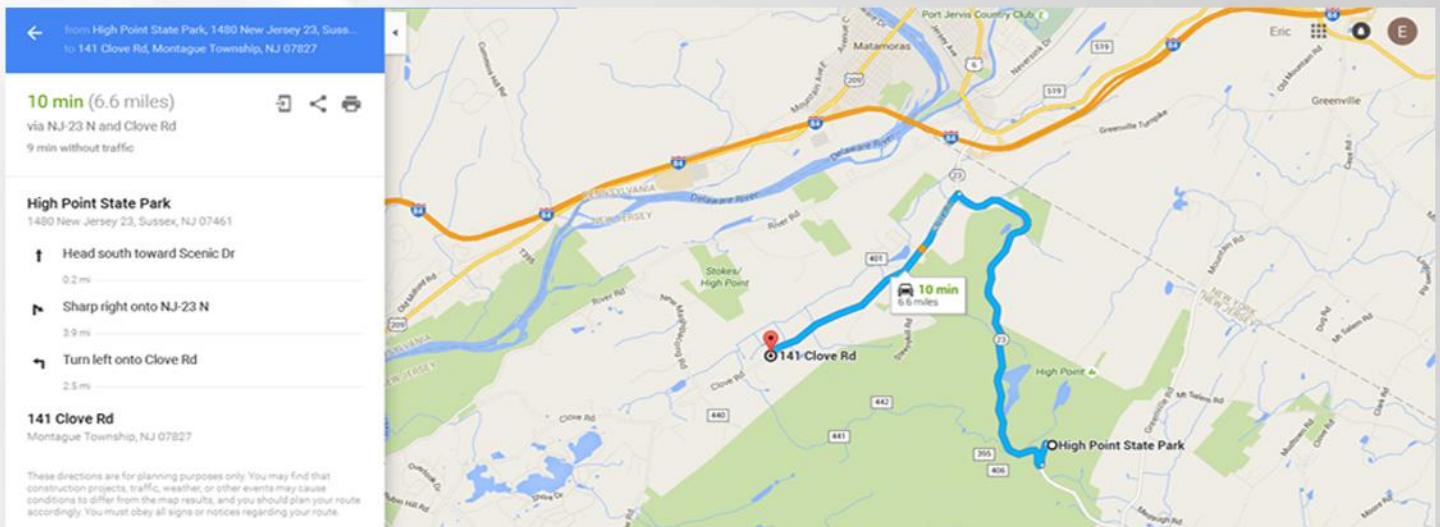

Member Contact Phone No.: _____ Member No.: _____

Total Number of OHKA Lunch boxes pre-ordered: _____

Total Number of Guests: _____ Total Amount of Check: _____

High Point State Park location on map:

- Take Rt 287 North to Rt 206 North and then Route 23 North.
- Take Route 23 approximately 7 miles north of the town of Sussex, NJ

Website for park information:

<http://www.state.nj.us/dep/parksandforests/parks/highpoint.html#trails>

Westfall Winery's location on map:

After about 2 hours of hiking, participants have an option to go to the nearby Westfall Winery for a complimentary tasting of their award winning wines. You can bring your own food or pre-order a lunch bag from OHKA and enjoy a relaxing lunch at the winery's picnic area.