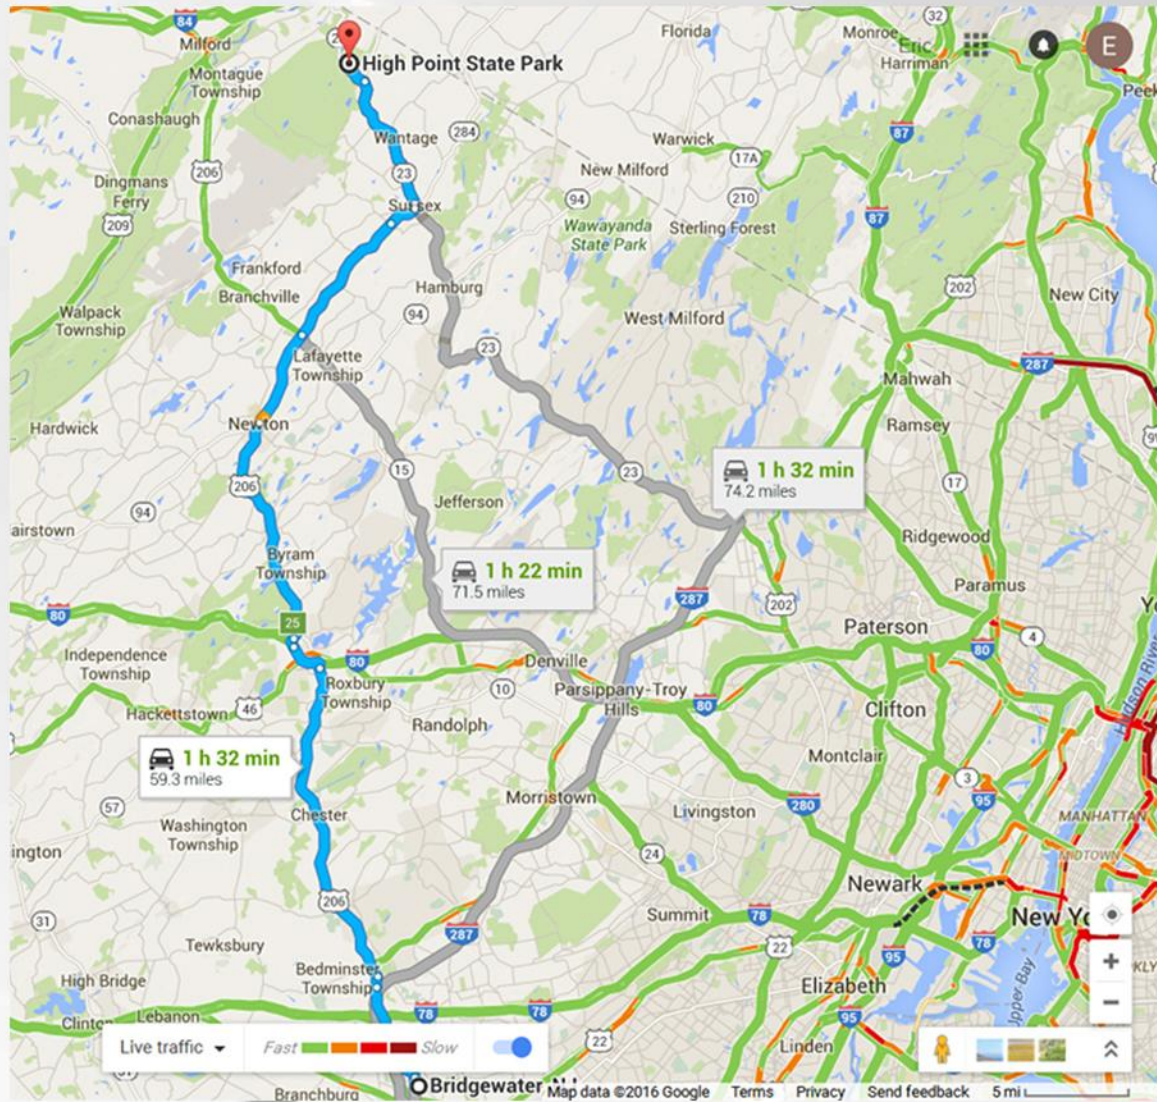

Member Contact Phone No.: _____ Member No.: _____

Total Number of OHKA Lunch boxes pre-ordered: _____

Total Number of Guests: _____ Total Amount of Check: _____

High Point State Park location on map:

- Take Rt 287 North to Rt 206 North and then Route 23 North.
- Take Route 23 approximately 7 miles north of the town of Sussex, NJ

Website for park information:

<http://www.state.nj.us/dep/parksandforests/parks/highpoint.html#trails>

Westfall Winery's location on map:

After about 2 hours of hiking, participants have an option to go to the nearby Westfall Winery for a complimentary tasting of their award winning wines. You can bring your own food or pre-order a lunch bag from OHKA and enjoy a relaxing lunch at the winery's picnic area.